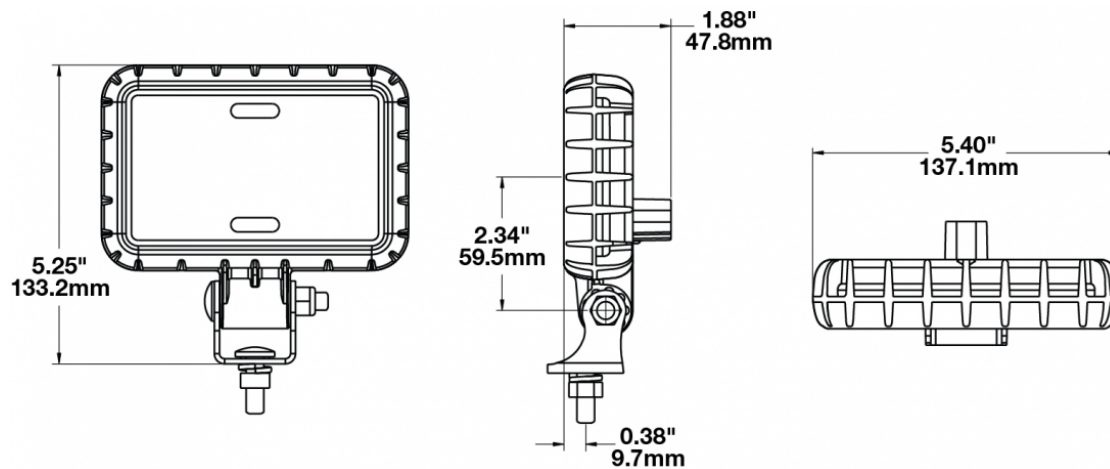

LED Work Lights - Model 880 XD

PRODUCT INFORMATION

Description	12-24V LED Work Light with Flood Beam Pattern
Height	133.35 mm / 5.25 in
Width	137.16 mm / 5.4 in
Depth	47.75 mm / 1.88 in
Shape	Rectangular
Outer Lens Material	Polycarbonate
Outer Lens Color	Clear
Housing Material	Polycarbonate
Housing Color	Black
Mounting Hardware Description	(x1) 5/16"-18 x 1.00" Mounting Bolt
Mounting Type	Universal Pedestal Mount
Minimum Operating Temperature	-40 °C / -40 °F
Maximum Operating Temperature	65 °C / 149 °F
Connector or Wiring	Integrated 2-Pin Deutsch Weather-Proof Socket (DT04-2P)
Mating Connector	2-Pin Deutsch Weather-Proof Plug (DT06-2S)
Product Weight	0.82 lbs / 0.37 kgs
Shipping Weight	1.16 lbs / 0.53 kgs

PRODUCT DIMENSIONS

ELECTRICAL SPECIFICATIONS

Input Voltage	12-24V DC
Operating Voltage	9-32V DC
Transient Spike Protection	330V Peak @ 1 HZ-100 Pulses
Red Wire	Positive
Black Wire	Negative
Current Draw	1.30A @ 12V DC 0.70A @ 24V DC