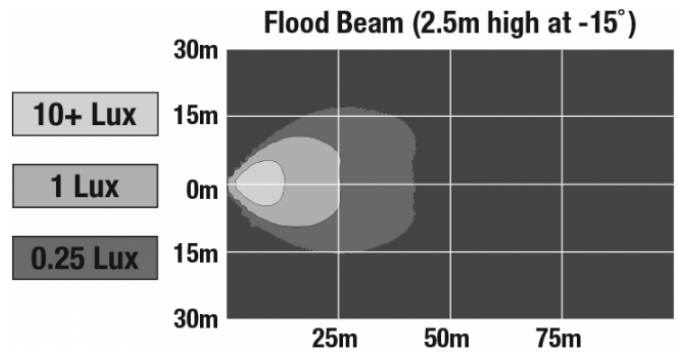

LED Work Lights - Model 880 XD

PRODUCT INFORMATION

Description	12-24V LED Work Light with Flood Beam Pattern
Height	133.35 mm / 5.25 in
Width	137.16 mm / 5.4 in
Depth	47.75 mm / 1.88 in
Shape	Rectangular
Outer Lens Material	Polycarbonate
Outer Lens Color	Clear
Housing Material	Polycarbonate
Housing Color	Black
Mounting Hardware Description	(x1) 5/16"-18 x 1.00" Mounting Bolt
Mounting Type	Universal Pedestal Mount
Minimum Operating Temperature	-40 °C / -40 °F
Maximum Operating Temperature	65 °C / 149 °F
Connector or Wiring	Integrated 2-Pin Deutsch Weather-Proof Socket (DT04-2P)
Mating Connector	2-Pin Deutsch Weather-Proof Plug (DT06-2S)
Product Weight	0.82 lbs / 0.37 kgs
Shipping Weight	1.16 lbs / 0.53 kgs

LED Work Lights - Model 880 XD

PHOTOMETRIC SPECIFICATIONS

Raw Lumen Output	1,680
Effective Lumen Output	900
Nominal LED Color Temperature	5000 K
Beam Pattern(s)	Forward Lighting - Flood (Standard)

APPLICATIONS